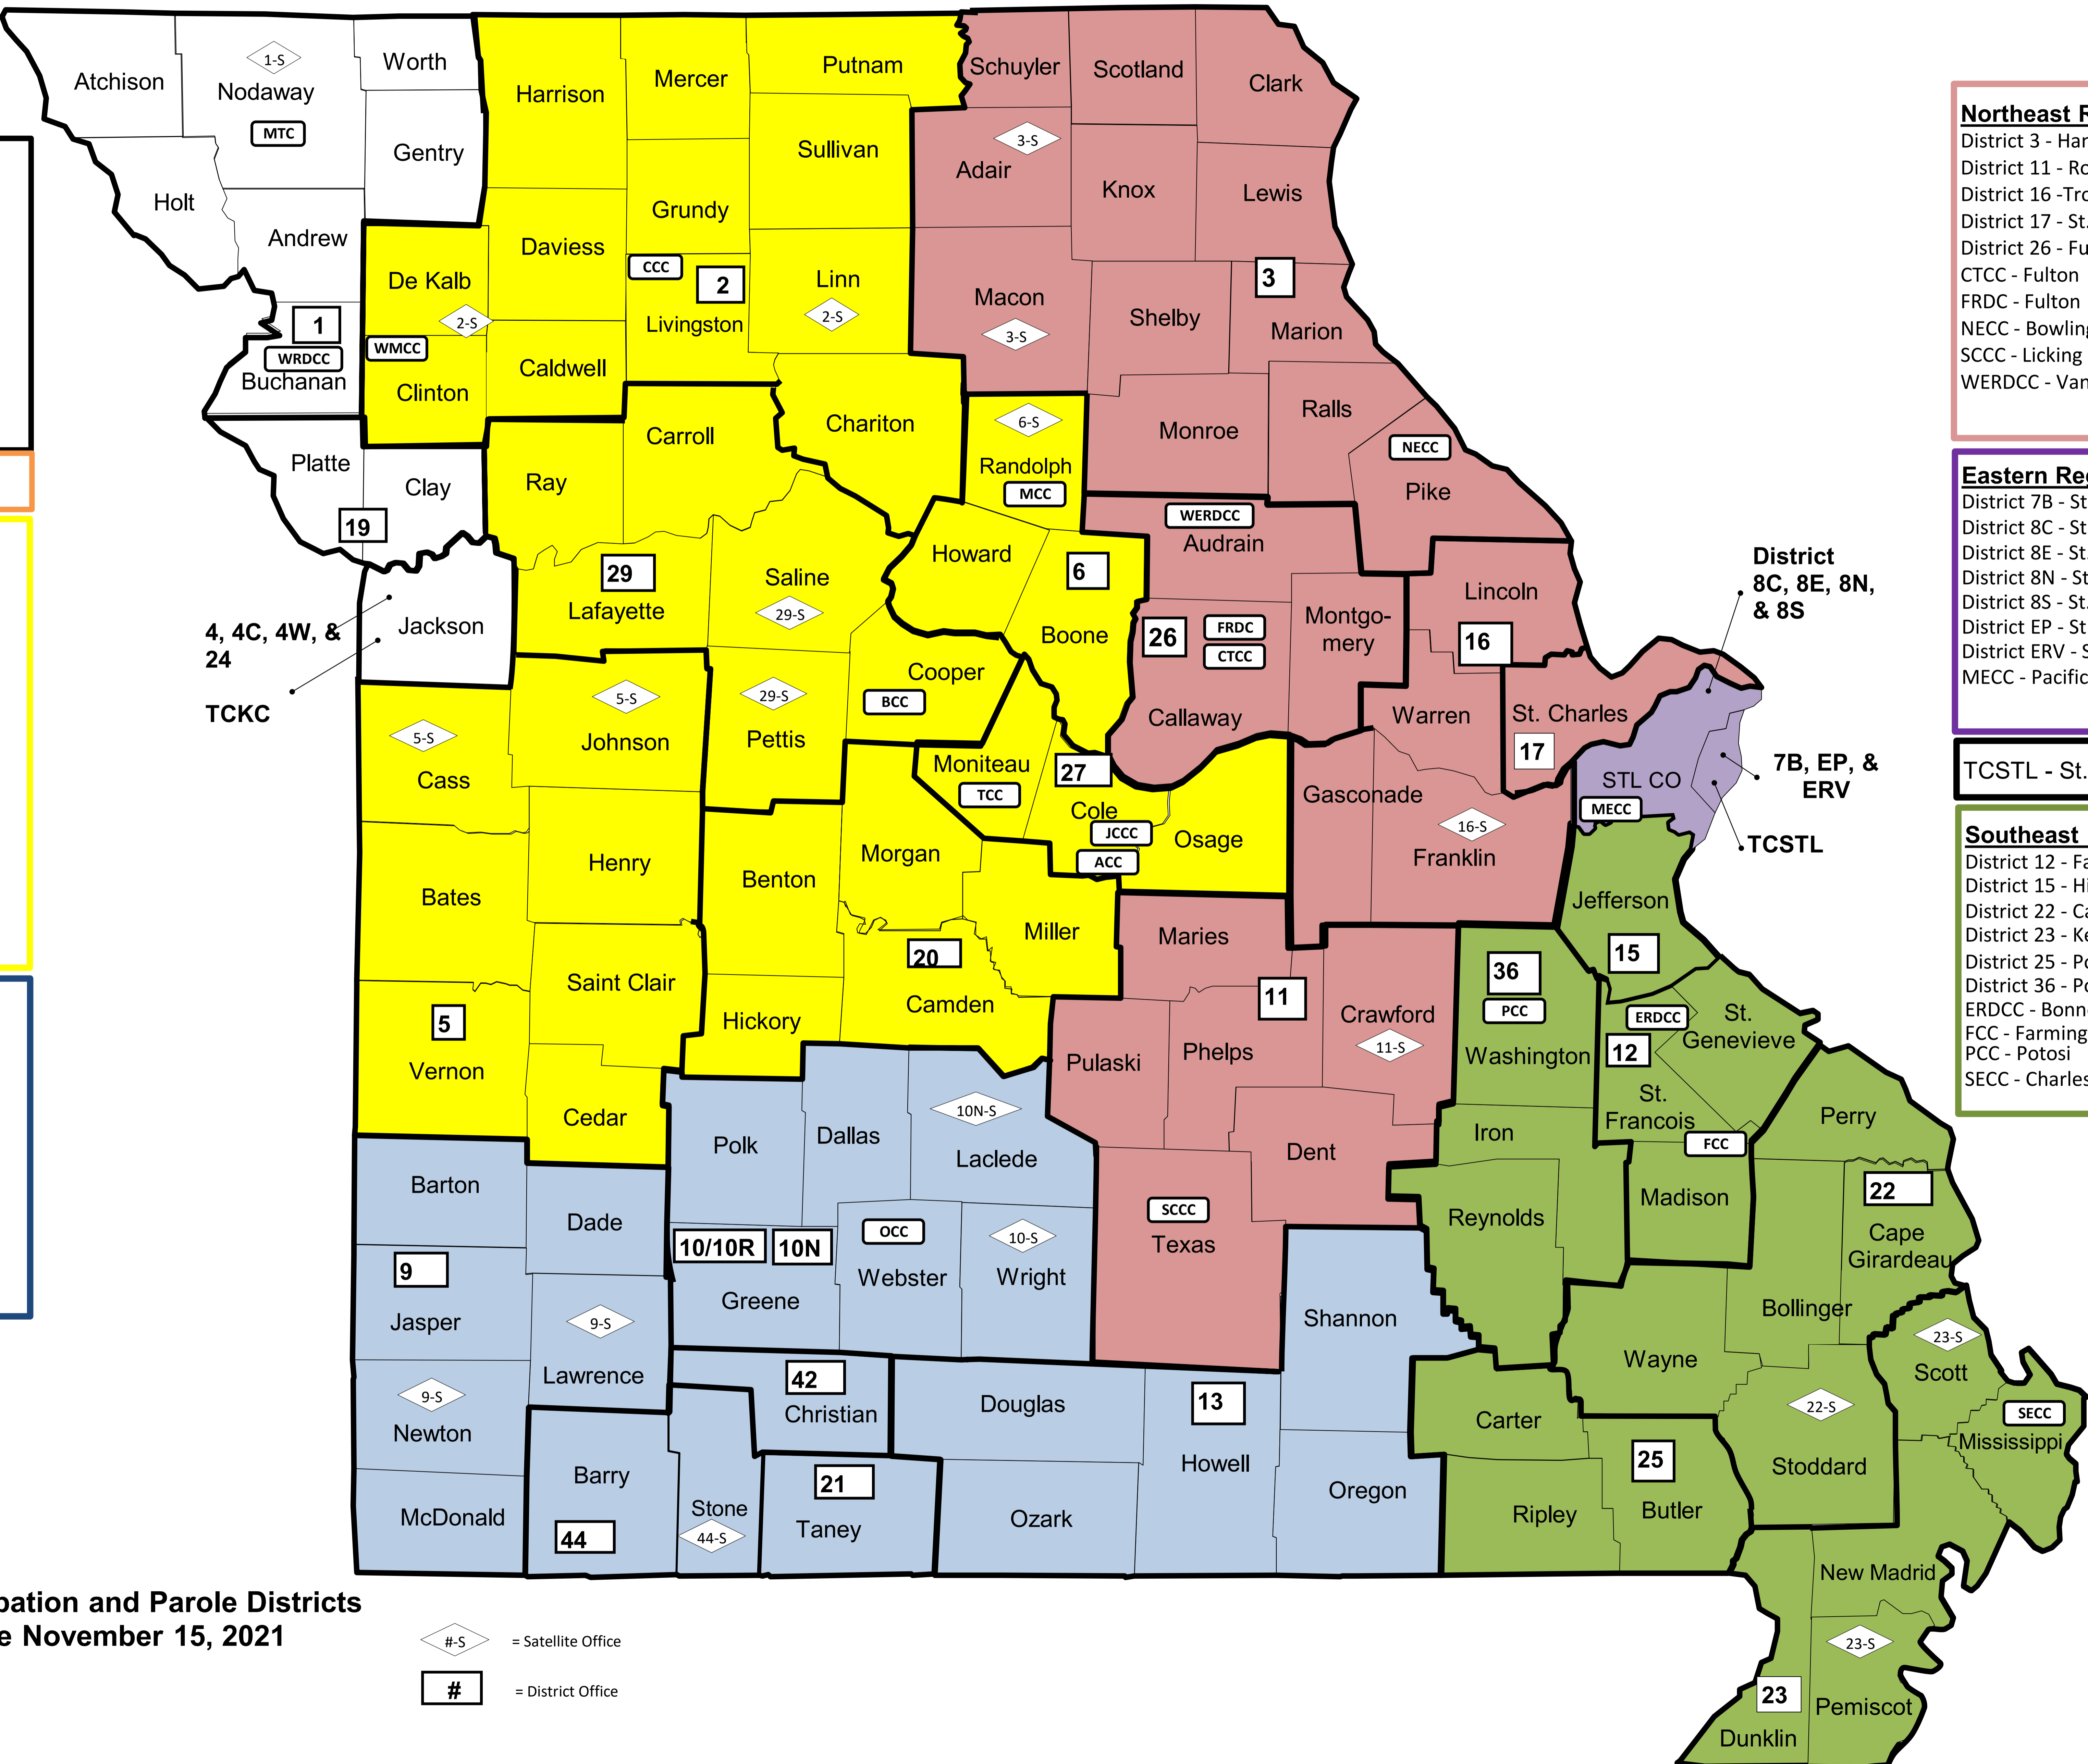

Western Region
District 1 - St. Joseph - CSC
District 4 - Kansas City
District 4C - Kansas City
District 4W - Kansas City
District 19 - Liberty
District 24 - Independence
MTC - Maryville
WRDCC - St. Joseph

TCKC - Kansas City

North Central
District 2 - Chillicothe
District 5 - Nevada
District 6 - Columbia
District 20 - Camdenton
District 27 - Jefferson City
District 29 - Lexington
ACC - Jefferson City
BCC - Boonville
CCC - Chillicothe
JCCC - Jefferson City
MCC - Moberly
TCC - Tipton
WMCC - Cameron

Southwest Region
District 9 - Joplin
District 10 - Springfield
District 10N - Springfield
District 10R - Springfield
District 13 - West Plains
District 21 - Branson
District 42 - Nixa
District 44 - Cassville
OCC - Ozark

Northeast Region
District 3 - Hannibal CSC
District 11 - Rolla
District 16 - Troy
District 17 - St. Charles
District 26 - Fulton CSC
CTCC - Fulton
FRDC - Fulton
NECC - Bowling Green
SCCC - Licking
WERDCC - Vandalia

Eastern Region
District 7B - St. Louis
District 8C - St. Louis
District 8E - St. Louis
District 8N - St. Louis
District 8S - St. Louis
District EP - St. Louis
District ERV - St. Louis
MECC - Pacific

TCSTL - St. Louis

Southeast Region
District 12 - Farmington CSC
District 15 - Hillsboro
District 22 - Cape Girardeau
District 23 - Kennett CSC
District 25 - Poplar Bluff CSC
District 36 - Potosi
ERDCC - Bonne Terre
FCC - Farmington
PCC - Potosi
SECC - Charleston

Missouri Probation and Parole Districts Effective November 15, 2021

◇ # - S = Satellite Office
= District Office